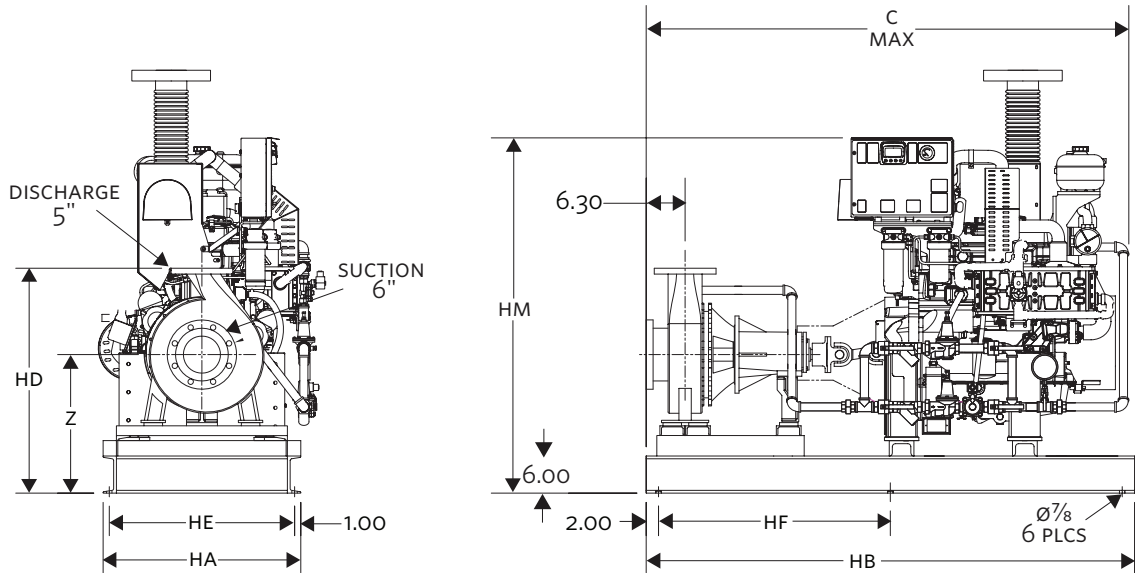

DIMENSIONS

6×5×13FM	END SUCTION PUMP DIESEL DRIVEN	DIMENSIONS inches (mm)								WEIGHT lbs (kg)
		C	HA	HB	HD	HE	HF	HM	Z	
Clarke	JU4H SERIES	84.63 (2150)	32.00 (813)	82.00 (2083)	37.25 (946)	30.00 (762)	39.00 (991)	56.92 (1446)	23.25 (591)	1937 (878.7)
	JU6H SERIES	94.71 (2406)	32.00 (813)	100.00 (2540)	37.25 (946)	30.00 (762)	32.00 (813)	57.20 (1453)	23.25 (591)	2779 (1260.7)
Cummins	CFP33 SERIES	74.74 (1898)	32.00 (813)	82.00 (2083)	36.38 (924)	30.00 (762)	39.00 (991)	40.16 (1020)	22.38 (568)	1743 (790.6)
	CFP59 SERIES	86.06 (2186)	32.00 (813)	95.00 (2413)	37.25 (946)	30.00 (762)	45.50 (1156)	45.94 (1167)	23.25 (591)	2342 (1062.1)
	CFP5E SERIES	84.60 (2149)	32.00 (813)	95.00 (2413)	37.25 (946)	30.00 (762)	45.50 (1156)	46.03 (1169)	23.25 (591)	2457 (1114.5)
	CFP7E SERIES	95.55 (2427)	32.00 (813)	100.00 (2540)	37.25 (946)	30.00 (762)	32.00 (813)	46.03 (1169)	23.25 (591)	2520 (1143.1)